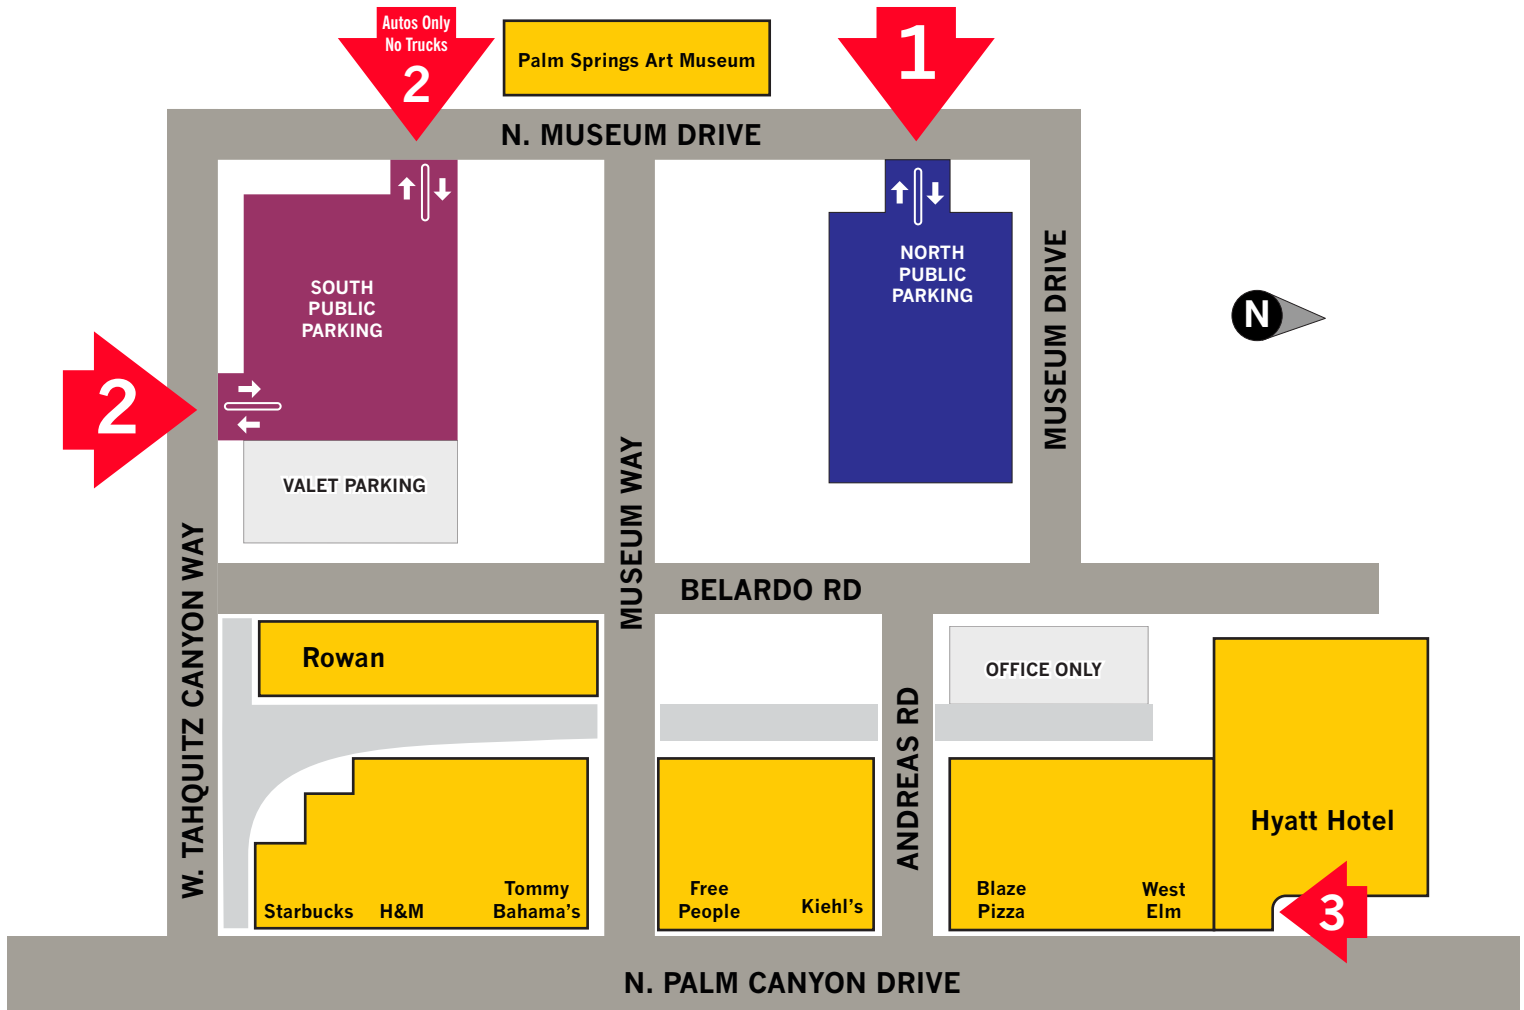

Access to Free Downtown Underground Public Parking Garage

- 1 Entering from North Museum Drive**
Across from Palm Springs Art Museum
Traveling South on North Palm Canyon Drive:
- Turn right onto Tahquitz Canyon Way
 - Turn right onto North Museum Drive
 - Pass the Art Museum on your left
 - Turn right into parking garage; proceed down ramp
 - Turn left to access the **BLUE** North parking lot
 - Turn right to access the **RED** South Parking lot
- Upper deck parking is also available

- 2 Entering from West Tahquitz Canyon Way
(Opening Approx. May 2018)**
Between Belardo Road and North Museum Drive
Traveling South on North Palm Canyon Drive:
- Turn right onto Tahquitz Canyon Way
 - Pass Rowan Hotel on your right, then Belardo Rd (Stop sign)
 - Turn right into parking garage to access **RED** South parking lot

- 3 Entering from South Palm Canyon Drive (Hyatt Hotel)**
- Turn right to parking entrance immediately after Hyatt Hotel
 - Enter ramp into **BLUE** North parking garage
- Elevator located at southeast corner of garage to Blaze Pizza
Entrance ONLY, Exit Museum Drive